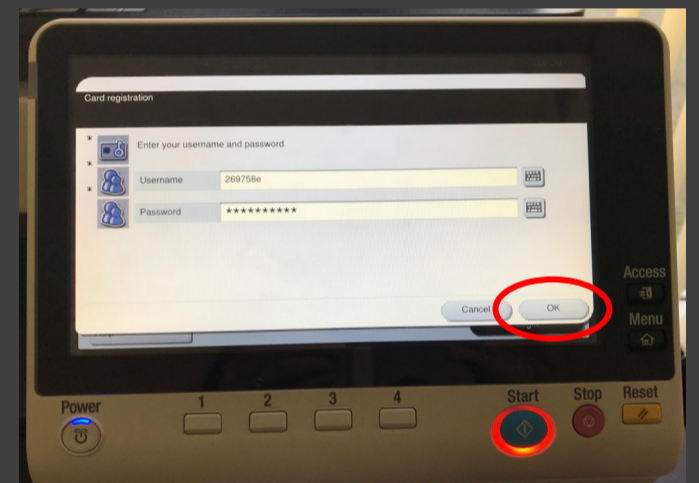

First Time Registration Guide

1

Tap your Curtin ID card on card reader to begin

2

Type your Curtin User ID and network password and select "OK"

3

Registration is complete

4

Press "Access" button to log out