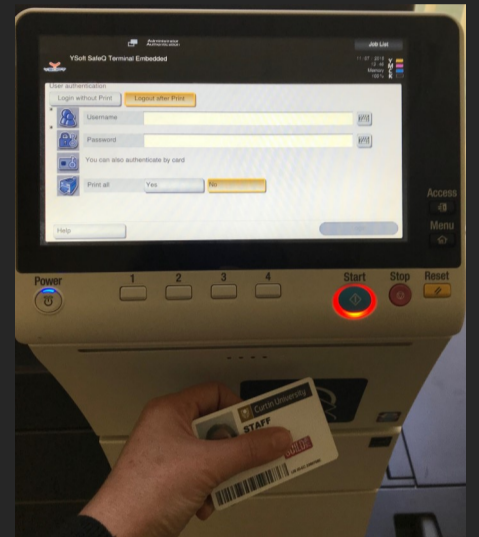

First Time Registration Guide

1

Tap your Curtin ID card on card reader to begin

2

Type your Curtin User ID and network password and select "OK"

3

Registration is complete

4

Press "Access" button to log out