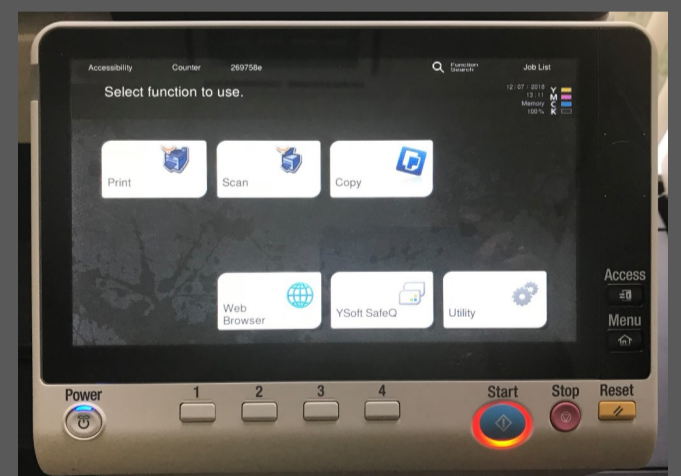

First Time Registration Guide

1

Tap your Curtin ID card on card reader to begin

2

Type your Curtin User ID and network password and select "OK"

3

Registration is complete

4

Press "Access" button to log out